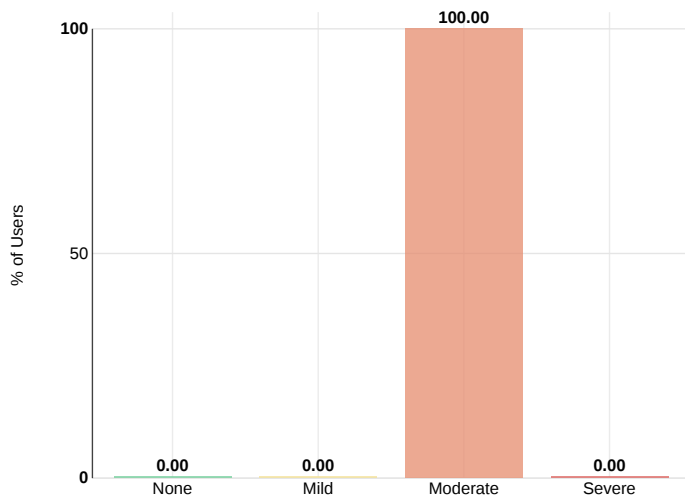

Waltham Forest Schools - Feb Report 2022 - LBWFLEYTONSTONE

Overview

Total Users	24
Active Users	1
Users With Depression	100%
Mild Depression	0%
Moderate to Severe Depression	100%
Users With Anxiety	100%
Mild Anxiety	0%
Moderate to Severe Anxiety	100%
Mild Depression Recoveries	0%
Mild Anxiety Recoveries	0%
Moderate to Severe Depression Recoveries	0%
Moderate to Severe Anxiety Recoveries	0%
Users Who Sought Help	100%

Screenings

GAD-7 Distribution (Anxiety)

PHQ-9 Distribution (Depression)

Stressors

No negative situations were recorded

No positive situations were recorded

CBT Results

Negative Situations