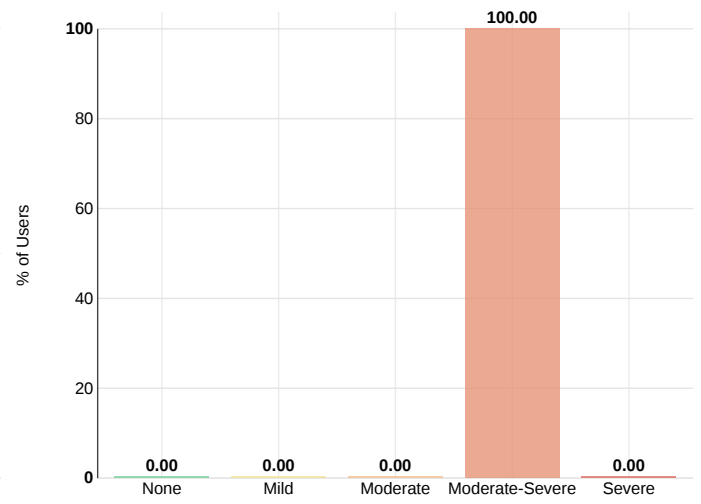

Waltham Forest Schools - Feb Report 2022 - LBWFLEYTONSTONE

Overview

Total Users	24
Active Users	1
Users With Depression	100%
Mild Depression	0%
Moderate to Severe Depression	100%
Users With Anxiety	100%
Mild Anxiety	0%
Moderate to Severe Anxiety	100%
Mild Depression Recoveries	0%
Mild Anxiety Recoveries	0%
Moderate to Severe Depression Recoveries	0%
Moderate to Severe Anxiety Recoveries	0%
Users Who Sought Help	100%

Screenings

GAD-7 Distribution (Anxiety)

PHQ-9 Distribution (Depression)

Stressors

No negative situations were recorded

No positive situations were recorded

CBT Results

Negative Situations