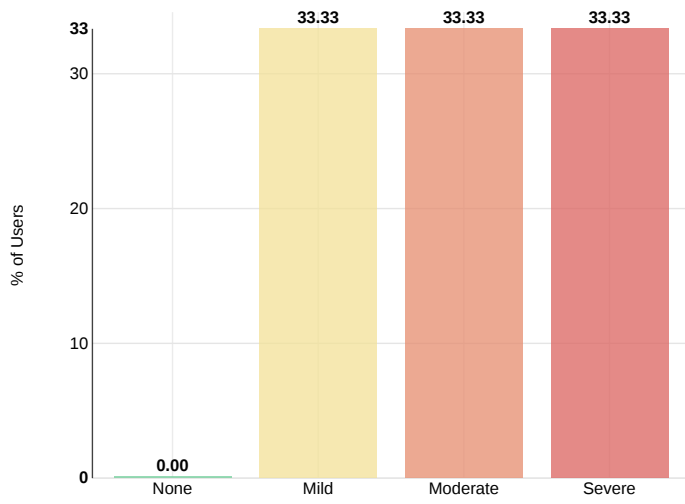

Waltham Forest Schools - Feb Report 2022 - LBWFCHINGFORD

Overview

Total Users	27
Active Users	3
Users With Depression	100%
Mild Depression	0%
Moderate to Severe Depression	100%
Users With Anxiety	100%
Mild Anxiety	33.33%
Moderate to Severe Anxiety	66.67%
Mild Depression Recoveries	0%
Mild Anxiety Recoveries	0%
Moderate to Severe Depression Recoveries	0%
Moderate to Severe Anxiety Recoveries	50%
Users Who Sought Help	100%

Screenings

GAD-7 Distribution (Anxiety)

PHQ-9 Distribution (Depression)

Stressors

No negative situations were recorded

No positive situations were recorded

CBT Results

Negative Situations

There were no negative stressors recorded

Positive Situations

There were no positive stressors recorded

Anxiety and Depression

● Anxious ● Not Anxious

● Recovered ● Not Recovered

● Depressed ● Not Depressed