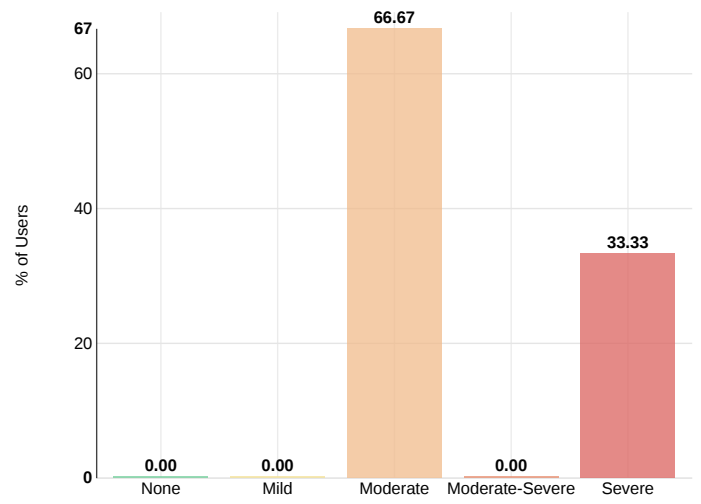

Waltham Forest Schools - Feb Report 2022 - LBWFCHINGFORD

Overview

Total Users	27
Active Users	3
Users With Depression	100%
Mild Depression	0%
Moderate to Severe Depression	100%
Users With Anxiety	100%
Mild Anxiety	33.33%
Moderate to Severe Anxiety	66.67%
Mild Depression Recoveries	0%
Mild Anxiety Recoveries	0%
Moderate to Severe Depression Recoveries	0%
Moderate to Severe Anxiety Recoveries	50%
Users Who Sought Help	100%

Screenings

GAD-7 Distribution (Anxiety)

PHQ-9 Distribution (Depression)

Stressors

No negative situations were recorded

No positive situations were recorded

CBT Results

Negative Situations