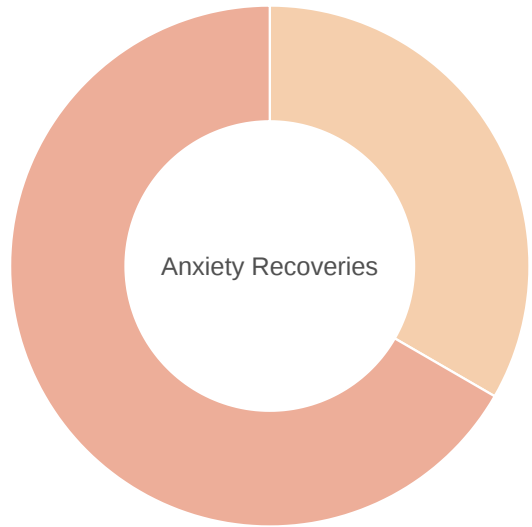

Waltham Forest Schools - Feb Report 2022 - LBWFCHINGFORD

Overview

Total Users	27
Active Users	3
Users With Depression	100%
Mild Depression	0%
Moderate to Severe Depression	100%
Users With Anxiety	100%
Mild Anxiety	33.33%
Moderate to Severe Anxiety	66.67%
Mild Depression Recoveries	0%
Mild Anxiety Recoveries	0%
Moderate to Severe Depression Recoveries	0%
Moderate to Severe Anxiety Recoveries	50%
Users Who Sought Help	100%

There were no negative stressors recorded

Positive Situations

There were no positive stressors recorded

Anxiety and Depression

● Anxious ● Not Anxious

● Recovered ● Not Recovered

● Depressed ● Not Depressed